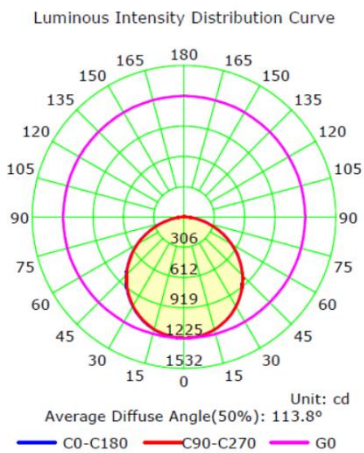

Product benefits

- Energy savings with high system efficacy: up to 90 lm/W
- High quality aluminum housing
- Luminaire designed for easy maintenance
- Professional optics with wide beam angle of 110°
- Low maintenance and operation costs due to long lifetime of LED
- Good color consistency
- Good color rendering

Product features

- Power factor: > 0.5
- Type of protection: IP20
- Lifetime(L70): up to 25,000 Hrs
- Color rendering index R_a : > 70

TECHNICAL DATA

Electrical & Photometrical data

Nominal wattage	50W
Nominal voltage	195-265V
Power factor λ	0.5
Output Luminous flux	4200 lm
Luminous efficacy	90 lm/W
Color temperature	2700k-4000k-6500k
SDCM	3>
Color rendering index Ra	70
UGR	(19> for option)
Beam angle	110
Optics	Wide
IK	Not Applicable

Lighting Performance:

Cut size & Weight

Product weight	1000g
Cut size	580*580mm
Body size	595*595*30mm

Materials & Colors

Product color	White
Diffuser	-
Body material	PP
Chips	-
Drivers	-

Application & Mounting